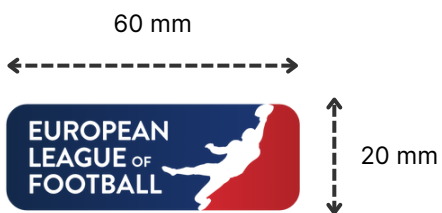

## Recycled Vegan Unisex Hoodie | 2-K4041-009

ELF logo dimensions (W x H): 60x20 mm

Please take note of the information sheet for the creation of your printing data.